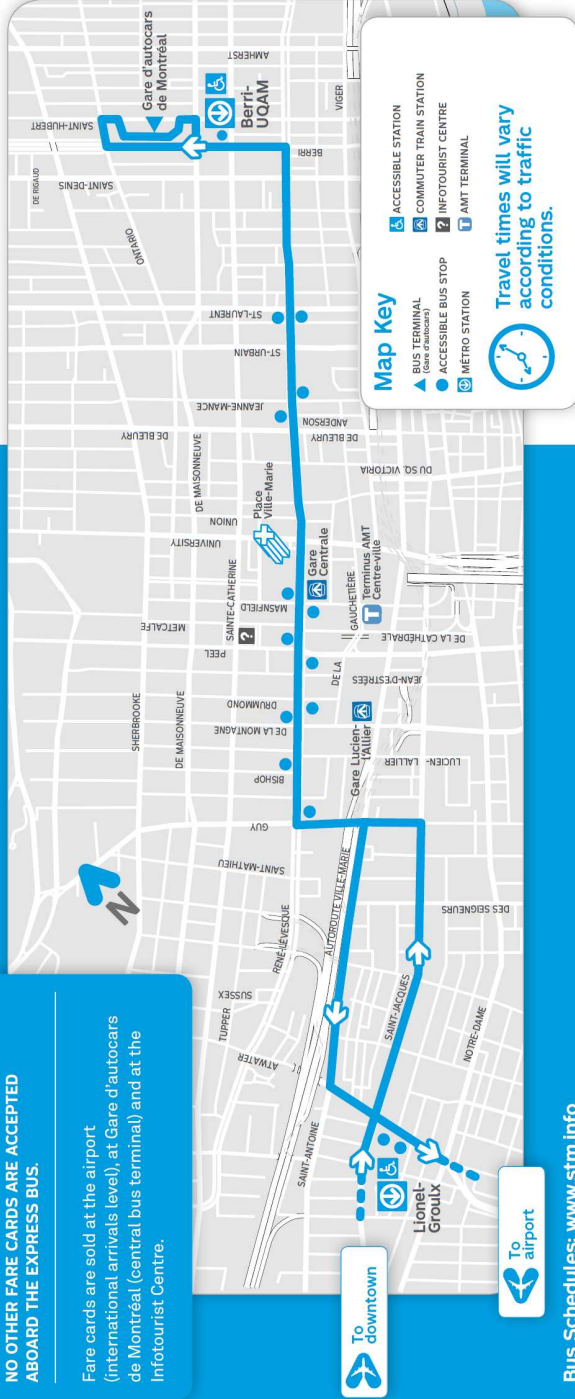

Bus Schedules: www.stm.info
Flight information: www.admtl.com